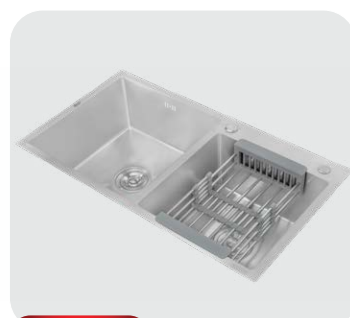

Spp⁺

MENU

SADRA PASARGAD PISHRO

Code:

4033

Code:

4034

Code: