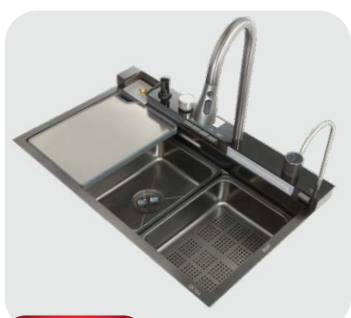

BACK

Spp⁺

MENU

SADRA PASARGAD PISHRO

Code:

4007

Code:

4008