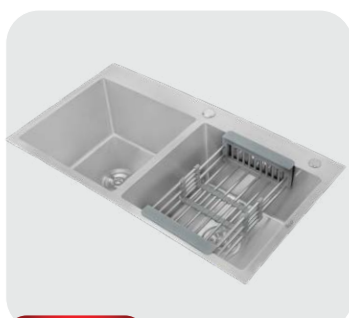

Spp⁺

MENU

SADRA PASARGAD PISHRO

Code:

4033

Code:

4034

Code: