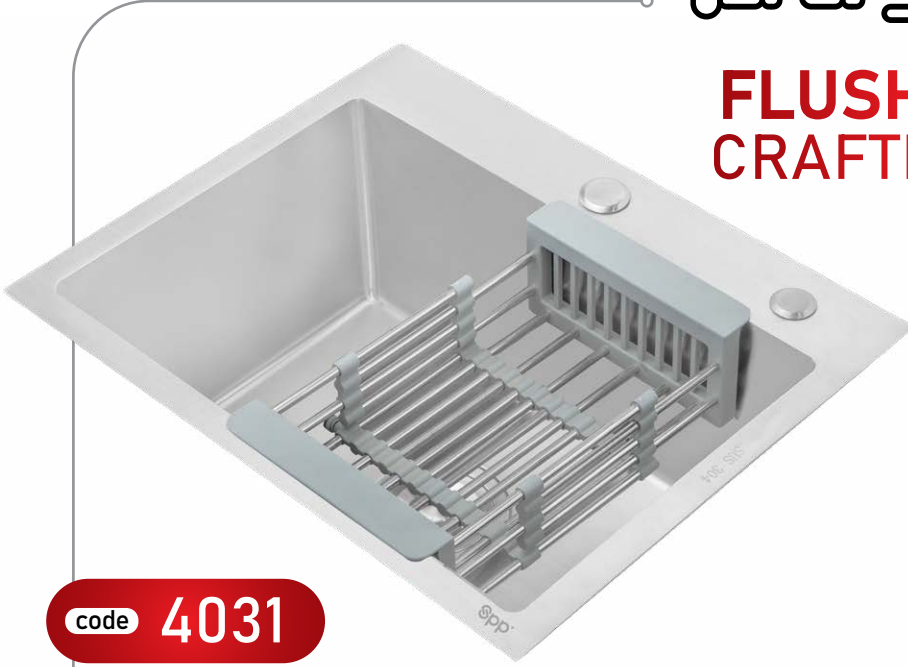

BACK

Spp⁺

MENU

سینک باکسے تک لگن

FLUSH MOUNT CRAFTED HAND

Single Bowl.

code **4031**

-  . Overall Size: 60x45cm
-  . Bowl Size: 55x35cm
-  . Sink Depth: 20cm
-  . Thickness: 2mm
-  . Stainless Steel 304
-  . R12