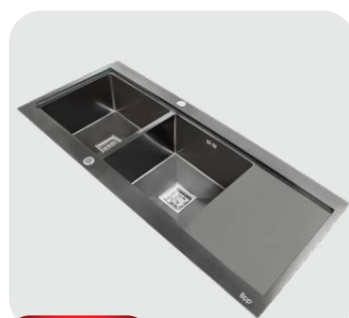

BACK

Spp⁺

MENU

SADRA PASARGAD PISHRO

Code:

4007

Code:

4008