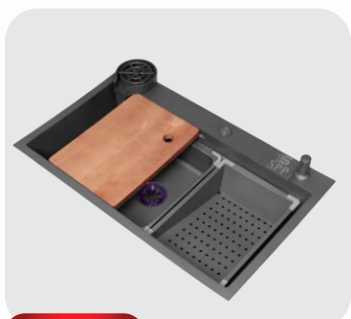

BACK

Spp⁺

MENU

SADRA PASARGAD PISHRO

Code:

4007

Code:

4008

Code:

4009

Code:

4010

Code:

4011

Code:

4012

Code:

4013

Code:

4014

Code:

4015

1

2

3

Next

With
German Technology